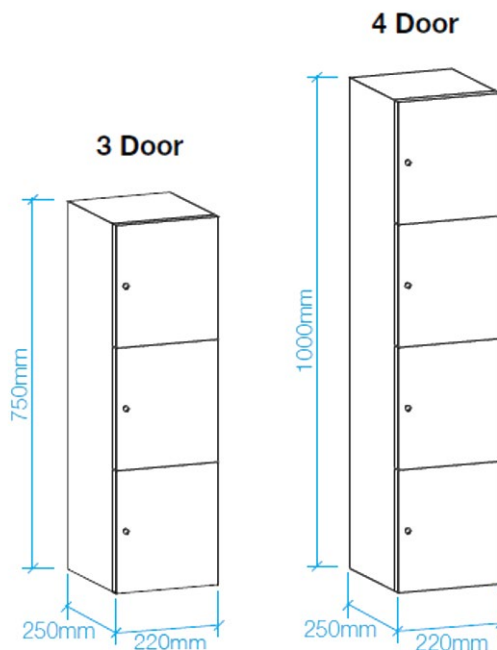

INTERLOC LOCKER TYPE **MINI LOCKERS**

3 YEAR WARRANTY

ALSO AVAILABLE IN COMPACT LAMINATE

**SQUARE DOOR 1-7 DOORS HIGH.
SUITABLE: WALLET, KEYS, MOBILE
PHONE, SMALL PERSONAL ITEMS.
CONFINED OR OPEN SPACES.**

- ▶ Defense Force - Night Clubs - Gyms - Office
- ▶ Wall mounted or plinth Base
- ▶ Doors .220mm w x .250mm h - Locker .250mm d
- ▶ Suitable Locking - Digital Keypad - Std Master Key - Padlock Receptor
- ▶ Large range of colours from various suppliers
- ▶ Matching end panels or filler panels