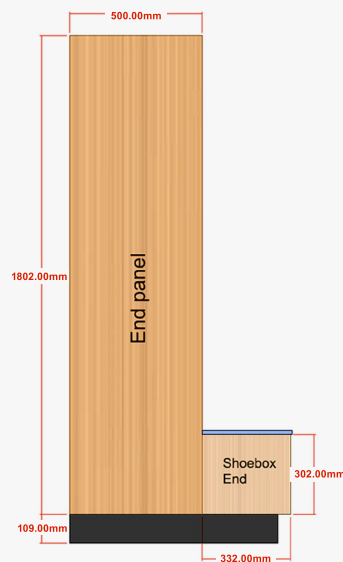

# SEATING

G Style seat with 25mm postformed  
high pressure laminate  
Open shoe storage shown

G Style seat with compact laminate seating  
Open shoe storage shown  
13mm Laminex Classic Oak (standard)  
Other colours available on request  
but may incur additional cost

G Style seat with 43mm padded upholstery  
Open shoe storage shown