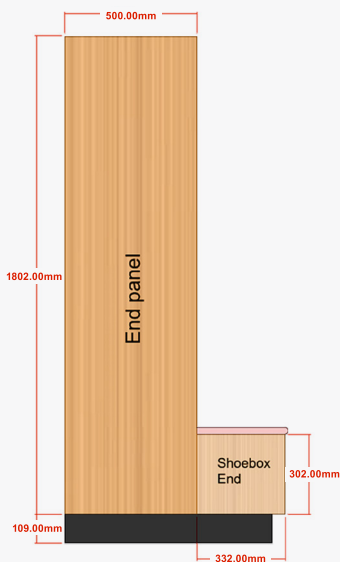

# SEATING

G Style seat with 25mm postformed  
high pressure laminate  
Open shoe storage shown

G Style seat with compact laminate seating  
Open shoe storage shown  
13mm Laminex Classic Oak (standard)  
Other colours available on request  
but may incur additional cost

G Style seat with 43mm padded upholstery  
Open shoe storage shown