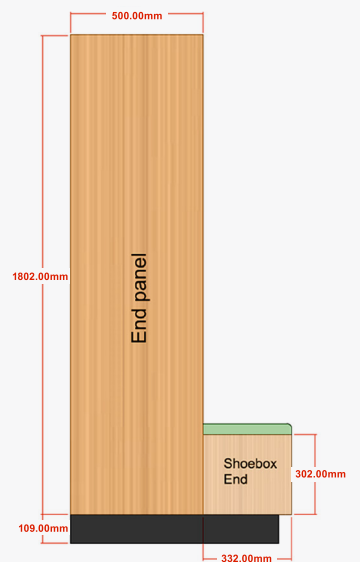

# SEATING

G Style seat with 25mm postformed  
high pressure laminate  
Open shoe storage shown

G Style seat with compact laminate seating  
Open shoe storage shown  
13mm Laminex Classic Oak (standard)  
Other colours available on request  
but may incur additional cost

G Style seat with 43mm padded upholstery  
Open shoe storage shown