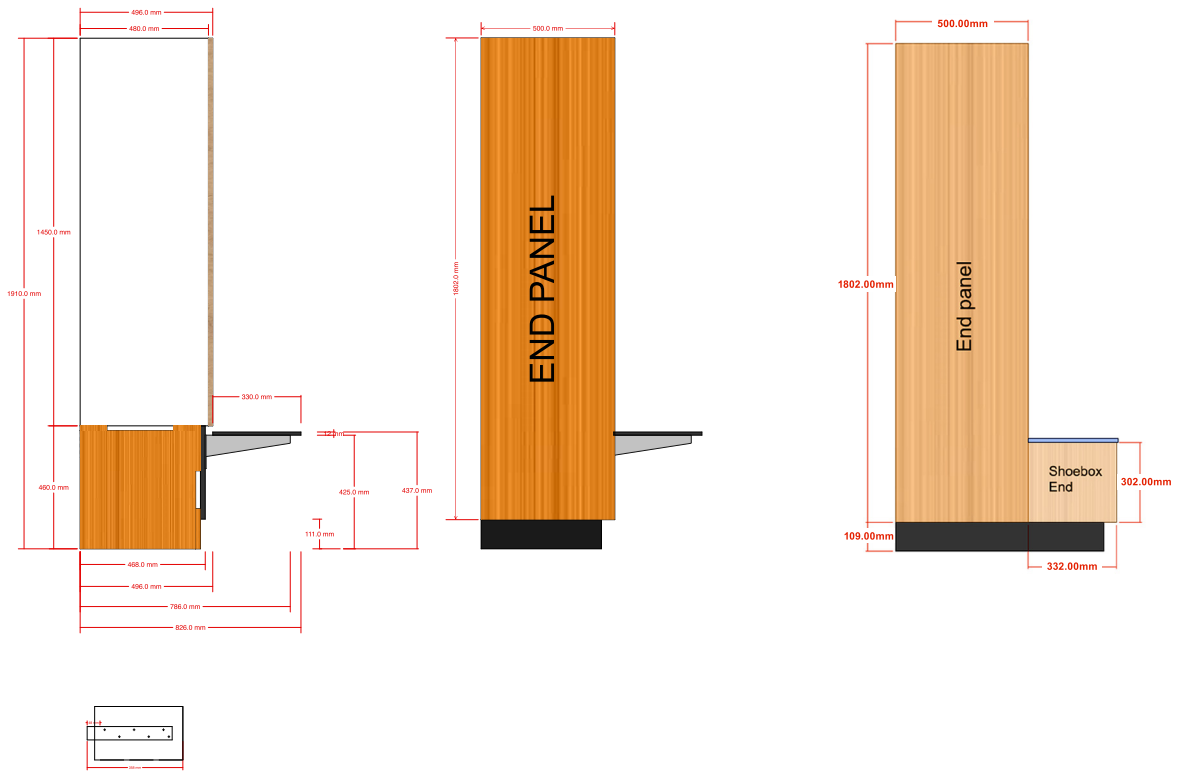

# SEATING

G Style seat with 25mm postformed  
high pressure laminate  
Open shoe storage shown

G Style seat with compact laminate seating  
Open shoe storage shown  
13mm Laminex Classic Oak (standard)  
Other colours available on request  
but may incur additional cost

G Style seat with 43mm padded upholstery  
Open shoe storage shown