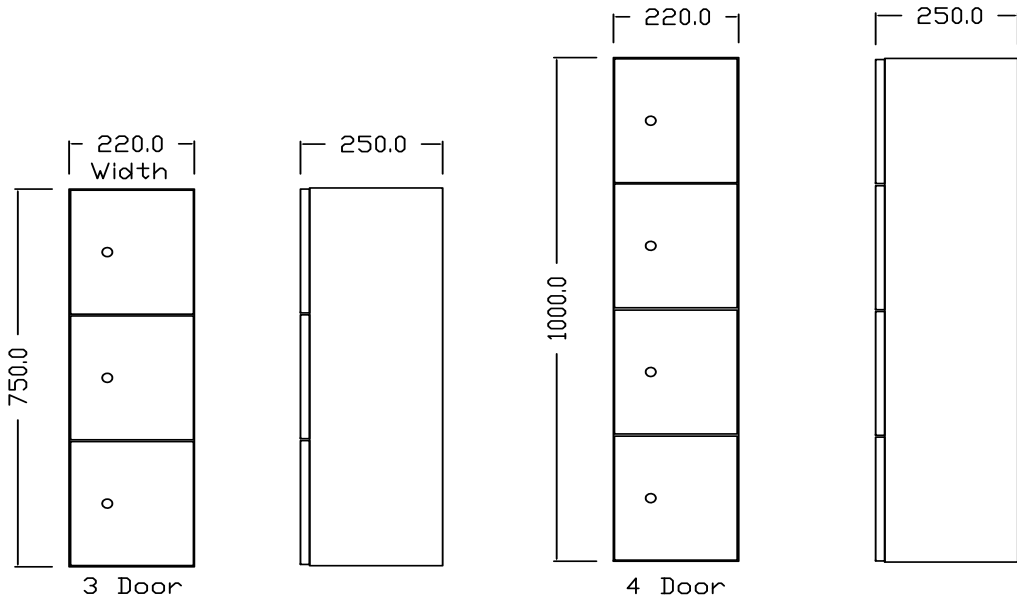

security

style

service

AUSTRALIAN OWNED • AUSTRALIAN MADE • AUSTRALIA WIDE

Interloc Lockers Pty Ltd

ABN 53 103 876 455

35-51 Madeline Street, South Strathfield NSW 2136

Tollfree: 1800 688 599 or 02 9742 5855

E: sales@interloc.com.au • W: www.interloc.com.au