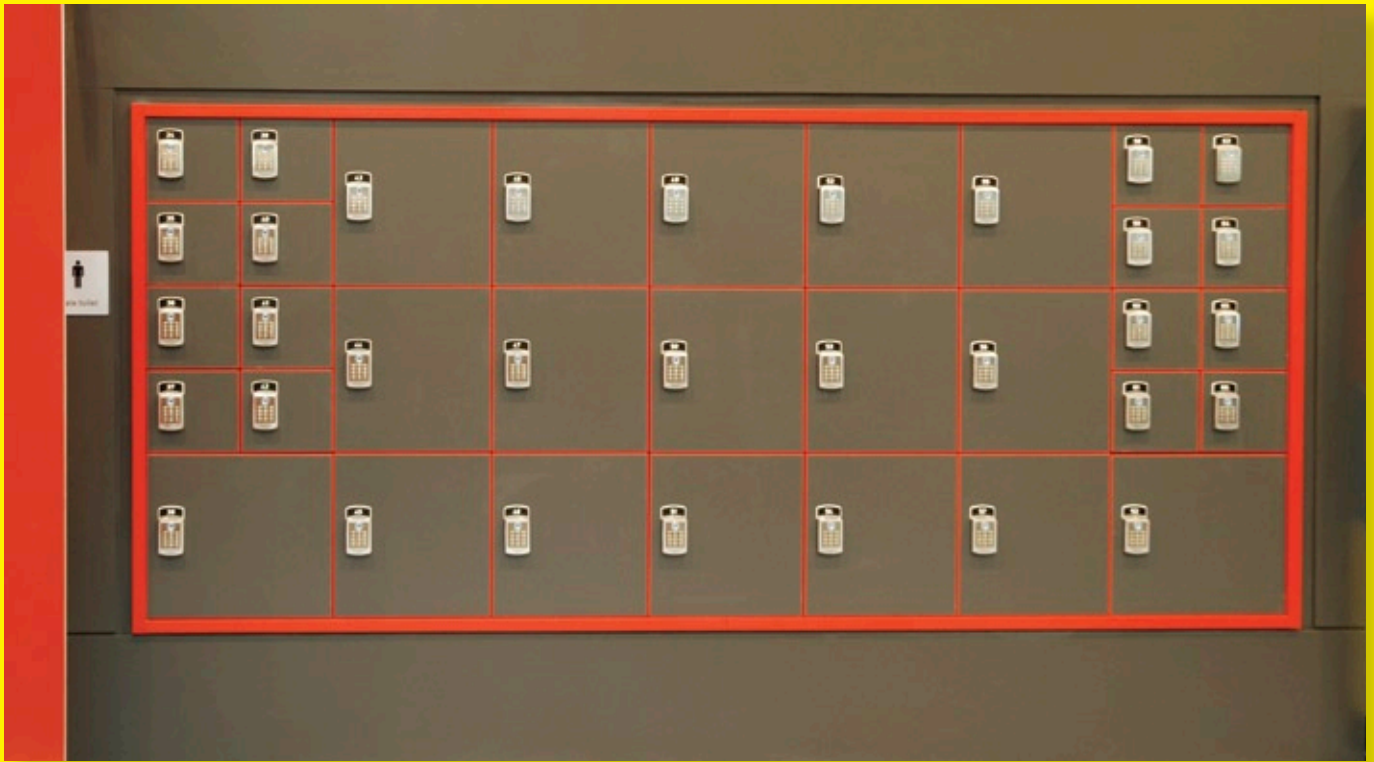

Locking options

security

style

service

interLoc
LOCKERS AND SEATING

AUSTRALIAN OWNED • AUSTRALIAN MADE • AUSTRALIA WIDE

Interloc Lockers Pty Ltd

ABN 53 103 876 455

35-51 Madeline Street, South Strathfield NSW 2136

Tollfree: 1800 688 599 or 02 9742 5855

E: sales@interloc.com.au • W: www.interloc.com.au