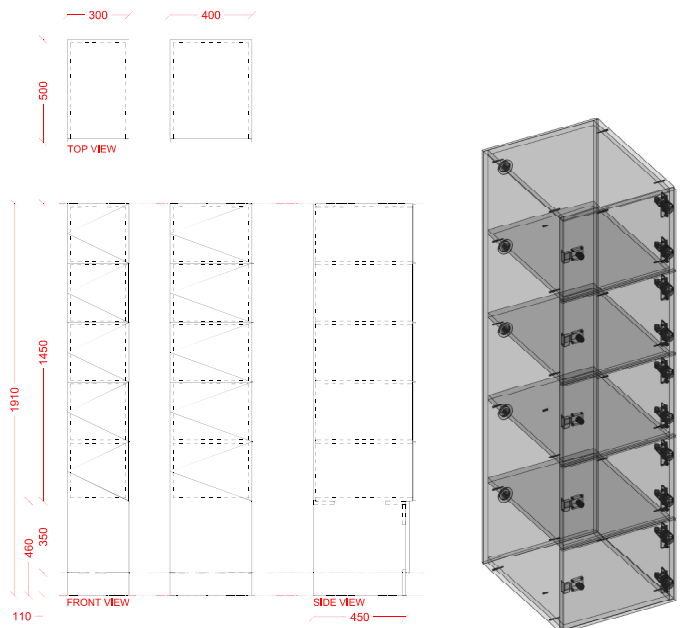

INTERLOC LOCKER TYPE **INTERLOC G5**

5 DOOR HIGH DOOR LOCKER UNIT. SMALL BAG AND PERSONAL ITEMS. DESIGNED TO ALLOW SEATING TO FRONT.

- ▶ 1450mm high x 500mm deep (standard)
(Option for 1600mm high)
- ▶ Compact Laminated Seating
- ▶ 450mm high plinth black (standard)
- ▶ Coloured plinth available upon request
- ▶ Cantilevered seat 300mm w
- ▶ Open Shoe Storage under (optional)
- ▶ Locker 300mm or 400mm w (standard)
- ▶ Custom dimensions available upon request
- ▶ Nominate Interloc Locking - request Interloc options
- ▶ Bulkheads available
- ▶ End Panels / Filler Panels to suit
- ▶ Interloc Numbering coloured labels or option for printed labels at extra cost
- ▶ Vents optional (vertical or horizontal)
- ▶ Sloping Tops optional
- ▶ Coloured Internals optional

REVIT Portal
portal.interloc.com.au

Locker Builder
(separate to Revit)

SEATING

G Style seat with 25mm postformed high pressure laminate
Open shoe storage shown

G Style seat with compact laminate seating
Open shoe storage shown
13mm Laminex Classic Oak (standard)
Other colours available on request but may incur additional cost

G Style seat with 43mm padded upholstery
Open shoe storage shown