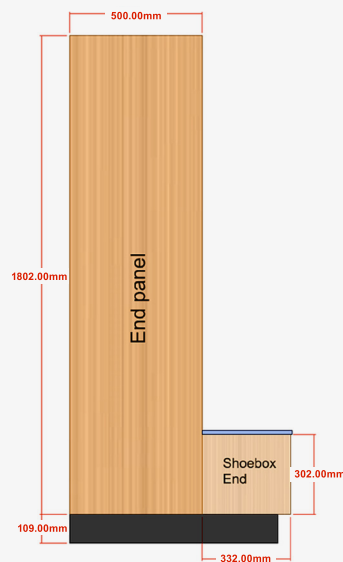

INTERLOC LOCKER TYPE **INTERLOC G5**

5 DOOR HIGH DOOR LOCKER UNIT. SMALL BAG AND PERSONAL ITEMS. DESIGNED TO ALLOW SEATING TO FRONT.

- ▶ 1450mm high x 500mm deep (standard)
(Option for 1600mm high)
- ▶ Compact Laminated Seating
- ▶ 450mm high plinth black (standard)
- ▶ Coloured plinth available upon request
- ▶ Cantilevered seat 300mm w
- ▶ Open Shoe Storage under (optional)
- ▶ Locker 300mm or 400mm w (standard)
- ▶ Custom dimensions available upon request
- ▶ Nominate Interloc Locking - request Interloc options
- ▶ Bulkheads available
- ▶ End Panels / Filler Panels to suit
- ▶ Interloc Numbering coloured labels or option for printed labels at extra cost
- ▶ Vents optional (vertical or horizontal)
- ▶ Sloping Tops optional
- ▶ Coloured Internals optional

REVIT Portal
portal.interloc.com.au

Locker Builder
(separate to Revit)

SEATING

G Style seat with 25mm postformed high pressure laminate
Open shoe storage shown

G Style seat with compact laminate seating
Open shoe storage shown
13mm Laminex Classic Oak (standard)
Other colours available on request but may incur additional cost

G Style seat with 43mm padded upholstery
Open shoe storage shown