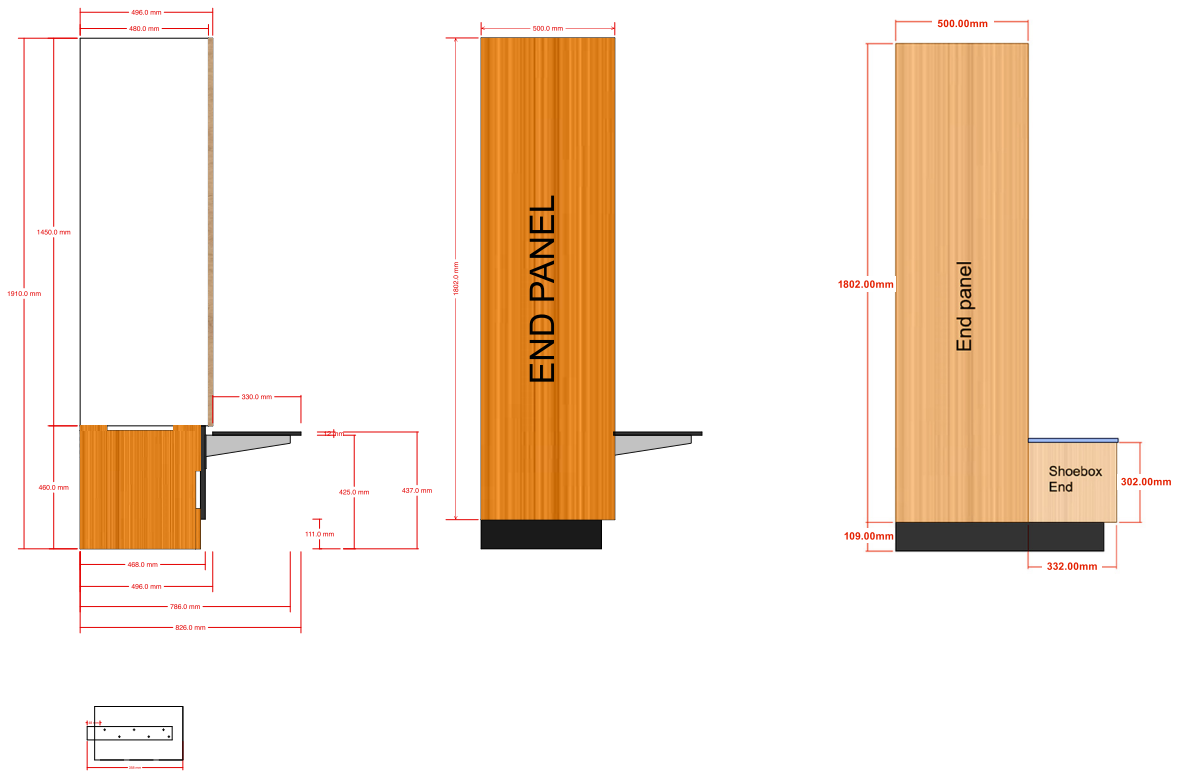

INTERLOC LOCKER TYPE **INTERLOC G5**

5 DOOR HIGH DOOR LOCKER UNIT. SMALL BAG AND PERSONAL ITEMS. DESIGNED TO ALLOW SEATING TO FRONT.

- ▶ 1450mm high x 500mm deep (standard)
(Option for 1600mm high)
- ▶ Compact Laminated Seating
- ▶ 450mm high plinth black (standard)
- ▶ Coloured plinth available upon request
- ▶ Cantilevered seat 300mm w
- ▶ Open Shoe Storage under (optional)
- ▶ Locker 300mm or 400mm w (standard)
- ▶ Custom dimensions available upon request
- ▶ Nominate Interloc Locking - request Interloc options
- ▶ Bulkheads available
- ▶ End Panels / Filler Panels to suit
- ▶ Interloc Numbering coloured labels or option for printed labels at extra cost
- ▶ Vents optional (vertical or horizontal)
- ▶ Sloping Tops optional
- ▶ Coloured Internals optional

REVIT Portal
portal.interloc.com.au

Locker Builder
(separate to Revit)

SEATING

G Style seat with 25mm postformed high pressure laminate
Open shoe storage shown

G Style seat with compact laminate seating
Open shoe storage shown
13mm Laminex Classic Oak (standard)
Other colours available on request but may incur additional cost

G Style seat with 43mm padded upholstery
Open shoe storage shown