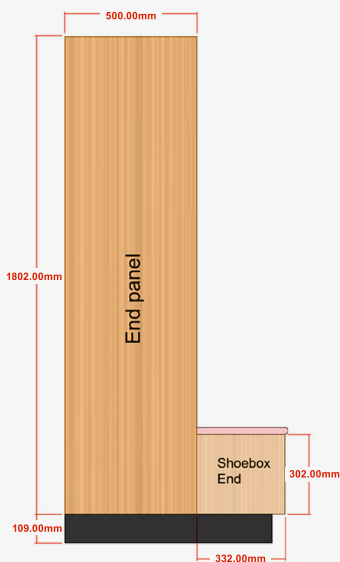

INTERLOC LOCKER TYPE **INTERLOC G5**

5 DOOR HIGH DOOR LOCKER UNIT. SMALL BAG AND PERSONAL ITEMS. DESIGNED TO ALLOW SEATING TO FRONT.

- ▶ 1450mm high x 500mm deep (standard)
(Option for 1600mm high)
- ▶ Compact Laminated Seating
- ▶ 450mm high plinth black (standard)
- ▶ Coloured plinth available upon request
- ▶ Cantilevered seat 300mm w
- ▶ Open Shoe Storage under (optional)
- ▶ Locker 300mm or 400mm w (standard)
- ▶ Custom dimensions available upon request
- ▶ Nominate Interloc Locking - request Interloc options
- ▶ Bulkheads available
- ▶ End Panels / Filler Panels to suit
- ▶ Interloc Numbering coloured labels or option for printed labels at extra cost
- ▶ Vents optional (vertical or horizontal)
- ▶ Sloping Tops optional
- ▶ Coloured Internals optional

REVIT Portal
portal.interloc.com.au

Locker Builder
(separate to Revit)

SEATING

G Style seat with 25mm postformed high pressure laminate
Open shoe storage shown

G Style seat with compact laminate seating
Open shoe storage shown
13mm Laminex Classic Oak (standard)
Other colours available on request but may incur additional cost

G Style seat with 43mm padded upholstery
Open shoe storage shown