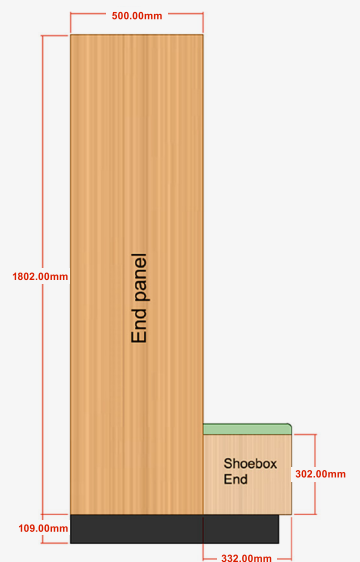

INTERLOC LOCKER TYPE **INTERLOC G5**

5 DOOR HIGH DOOR LOCKER UNIT. SMALL BAG AND PERSONAL ITEMS. DESIGNED TO ALLOW SEATING TO FRONT.

- ▶ 1450mm high x 500mm deep (standard)
(Option for 1600mm high)
- ▶ Compact Laminated Seating
- ▶ 450mm high plinth black (standard)
- ▶ Coloured plinth available upon request
- ▶ Cantilevered seat 300mm w
- ▶ Open Shoe Storage under (optional)
- ▶ Locker 300mm or 400mm w (standard)
- ▶ Custom dimensions available upon request
- ▶ Nominate Interloc Locking - request Interloc options
- ▶ Bulkheads available
- ▶ End Panels / Filler Panels to suit
- ▶ Interloc Numbering coloured labels or option for printed labels at extra cost
- ▶ Vents optional (vertical or horizontal)
- ▶ Sloping Tops optional
- ▶ Coloured Internals optional

REVIT Portal
portal.interloc.com.au

Locker Builder
(separate to Revit)

SEATING

G Style seat with 25mm postformed high pressure laminate
Open shoe storage shown

G Style seat with compact laminate seating
Open shoe storage shown
13mm Laminex Classic Oak (standard)
Other colours available on request but may incur additional cost

G Style seat with 43mm padded upholstery
Open shoe storage shown