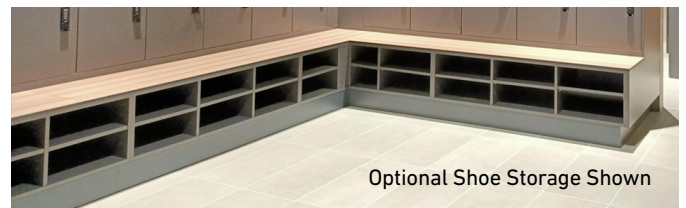

INTERLOC LOCKER TYPE **INTERLOC G5**

5 DOOR HIGH DOOR LOCKER UNIT. SMALL BAG AND PERSONAL ITEMS. DESIGNED TO ALLOW SEATING TO FRONT.

- ▶ 1450mm high x 500mm deep (standard)
(Option for 1600mm high)
- ▶ Compact Laminated Seating
- ▶ 450mm high plinth black (standard)
- ▶ Coloured plinth available upon request
- ▶ Cantilevered seat 300mm w
- ▶ Open Shoe Storage under (optional)
- ▶ Locker 300mm or 400mm w (standard)
- ▶ Custom dimensions available upon request
- ▶ Nominate Interloc Locking - request Interloc options
- ▶ Bulkheads available
- ▶ End Panels / Filler Panels to suit
- ▶ Interloc Numbering coloured labels or option for printed labels at extra cost
- ▶ Vents optional (vertical or horizontal)
- ▶ Sloping Tops optional
- ▶ Coloured Internals optional

REVIT Portal
portal.interloc.com.au

Locker Builder
(separate to Revit)

SEATING

G Style seat with 25mm postformed high pressure laminate
Open shoe storage shown

G Style seat with compact laminate seating
Open shoe storage shown
13mm Laminex Classic Oak (standard)
Other colours available on request but may incur additional cost